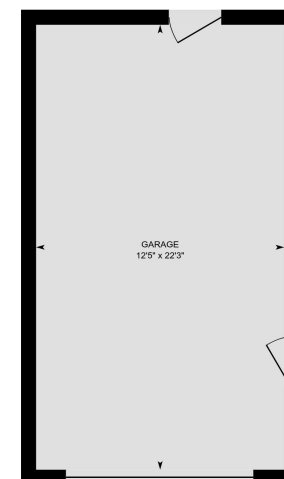

64 Stuart St, Guelph, ON

Total Exterior Area Above Grade 2686 sq. ft.

Main floor
Exterior Area 1686 sq. ft.

2nd floor
Exterior Area 669 sq. ft.

Garage
Exterior Area 331 sq. ft.

64 Stuart St, Guelph, ON

Main floor Total Exterior Area 1686 sq. ft.
Total Interior Area 1541 sq. ft.

PREPARED: Oct, 2017

Colored regions are included in total floor area. All room dimensions and floor areas must be considered approximate and are subject to independent verification. For method of measurement please see <https://youriguide.com/measure/>.

64 Stuart St, Guelph, ON

2nd floor Total Exterior Area 669 sq. ft.
Total Interior Area 593 sq. ft.

PREPARED: Oct, 2017

64 Stuart St, Guelph, ON

Garage Total Exterior Area 331 sq. ft.
Total Interior Area 277 sq. ft.