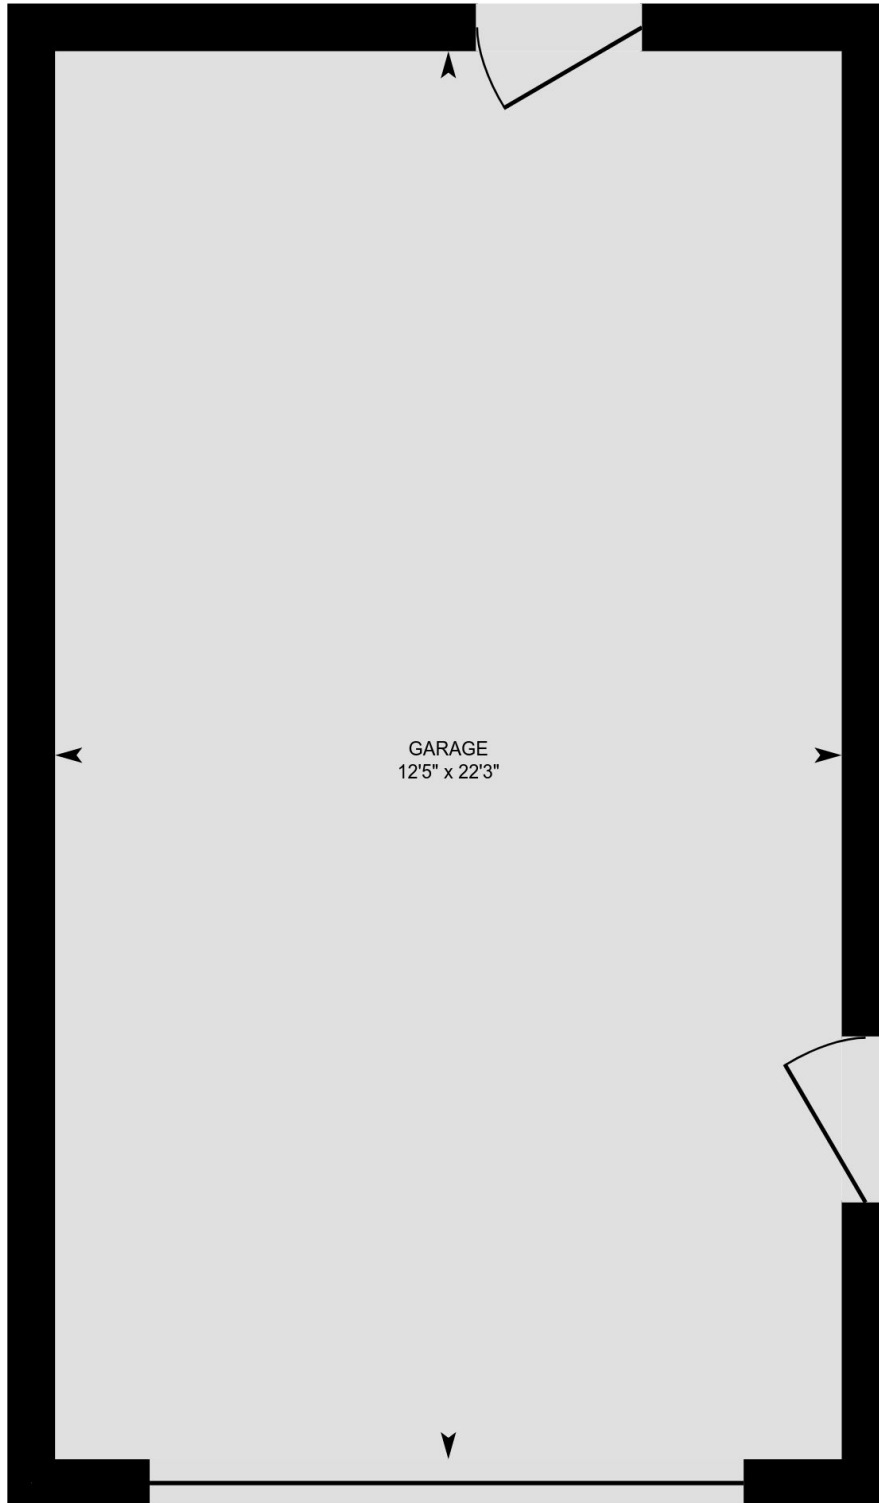

64 Stuart St, Guelph, ON

Total Exterior Area Above Grade 2686 sq. ft.

Main floor
Exterior Area 1686 sq. ft.

2nd floor
Exterior Area 669 sq. ft.

Garage
Exterior Area 331 sq. ft.

64 Stuart St, Guelph, ON

Main floor Total Exterior Area 1686 sq. ft.
Total Interior Area 1541 sq. ft.

64 Stuart St, Guelph, ON

2nd floor Total Exterior Area 669 sq. ft.
Total Interior Area 593 sq. ft.

PREPARED: Oct, 2017

64 Stuart St, Guelph, ON

Garage Total Exterior Area 331 sq. ft.
Total Interior Area 277 sq. ft.